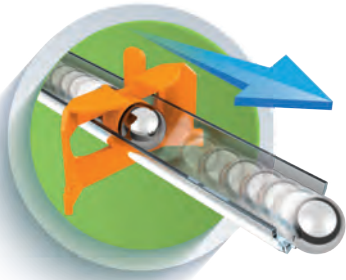

**90%
RECYCLED
PLASTIC**

FOR AGES

8+

**GRAVITY
MOTOR**

MECHANICS

GRAVITY

MAGNETIC CANNON

ELEVATOR