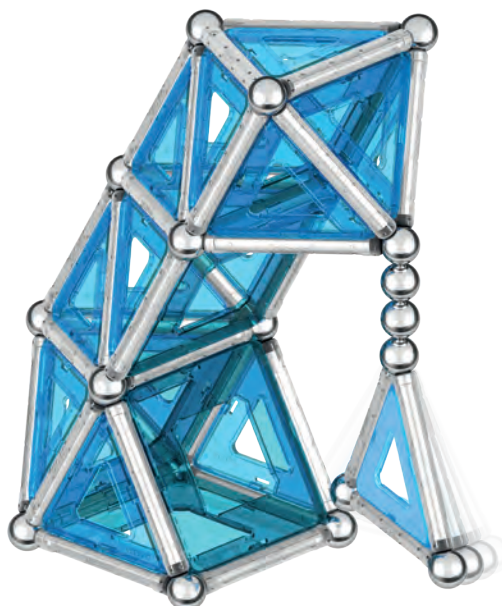

PRO-L 110

Item 024

110 Pcs

36 30 20 18 6

Awards

FOR AGES

8+