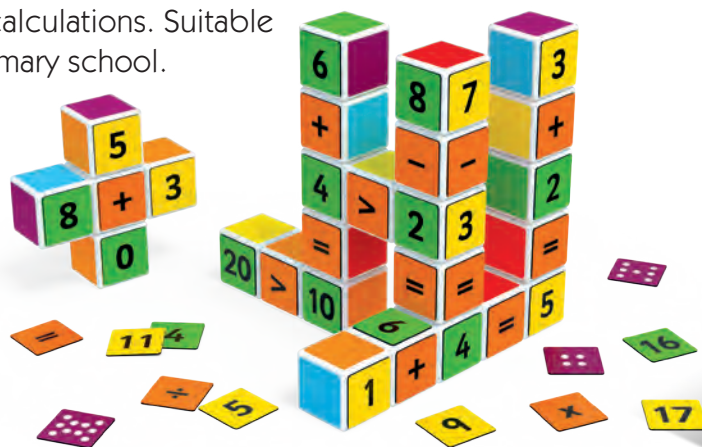

math Building

The Math Building set contains a rich assortment of clips with numbers, dots and symbols on them and a booklet with illustrated examples for pupils to reinforce their numeracy skills, number and symbol recognition and first calculations. Suitable for preschool and primary school.

FOR AGES
3+