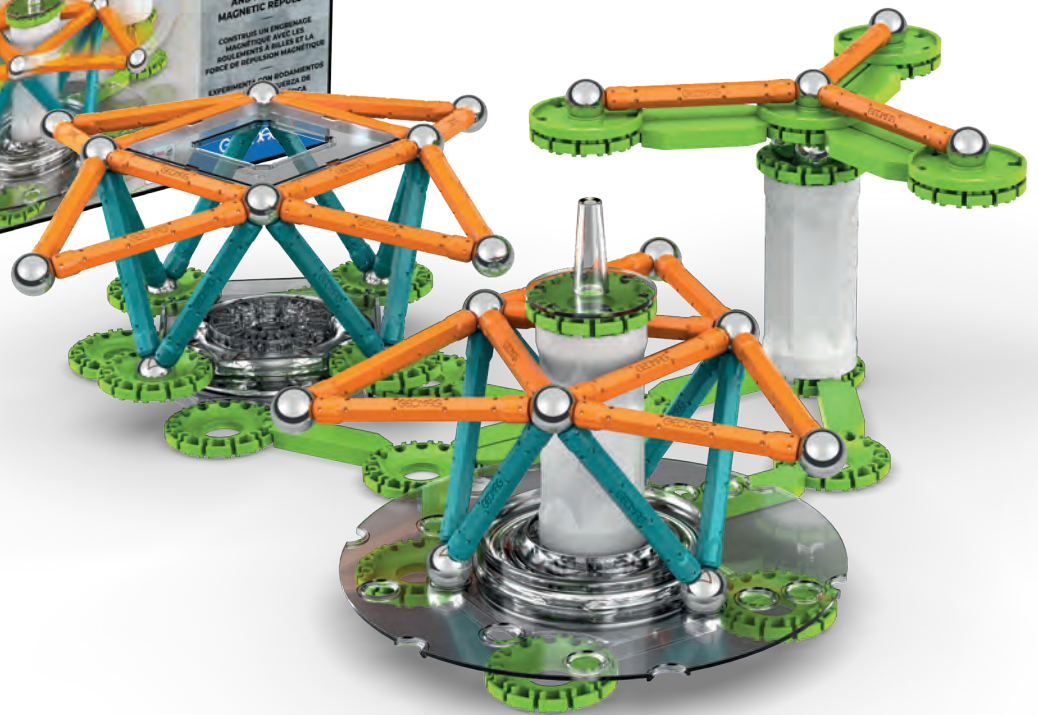

MECHANICS

MOTION

FOR AGES

7+

MOTION MAGNETIC GEARS

Item 768

160 Pcs

**80%
RECYCLED
PLASTIC**