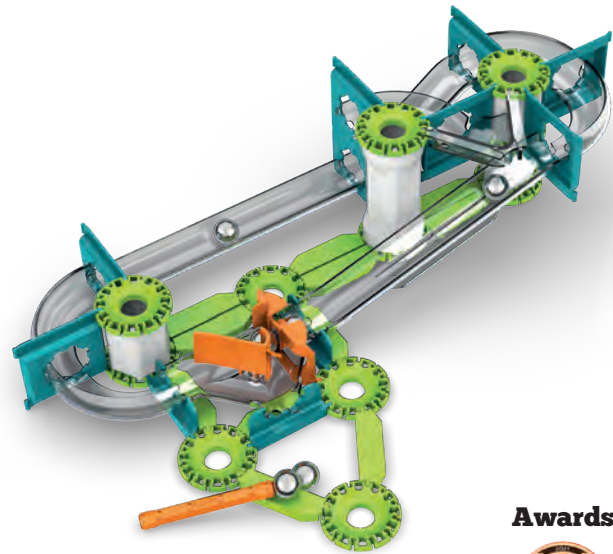

MECHANICS

GRAVITY

Playing with Geomag means understanding and mastering the invisible forces of nature. With the help of Geomag magnets, you will learn to use gravity to turn your own magical motor, running the spheres up and down the track, all built by you. Collect the Mechanics Gravity line and the laws of physics will have no more secrets for you!

FOR AGES

8+

GRAVITY RACE TRACK

Item 760

67 Pcs

76%
RECYCLED
PLASTIC

Awards

74%
RECYCLED
PLASTIC

GRAVITY LOOPS & TURNS

Item 763

130 Pcs