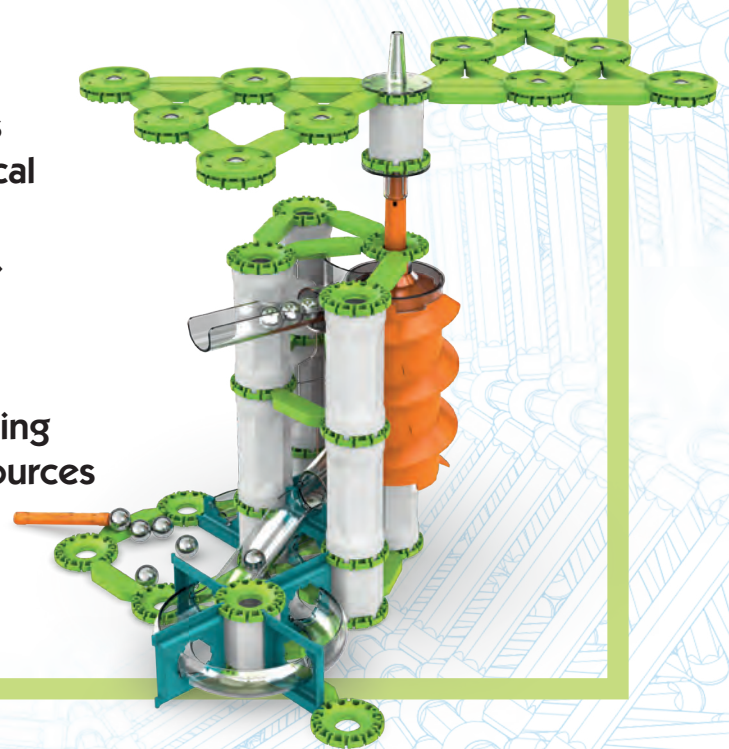

POWERFUL MAGNETS

GEOMAG BOX

We have improved the quality of our magnets and designed a practical storage box made of 100% recycled plastic.

These new lines use selected recycled raw materials, thus minimising the use of natural resources and cutting waste.