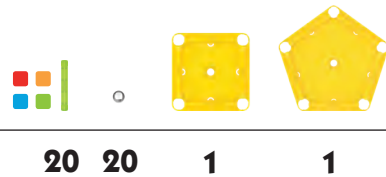

SUPERCOLOR 42

Item 383

42 Pcs

GEOMAG BOX, ALWAYS WITH YOU

Now you can have Geomag rods and spheres with you all the time and keep everything neat after playing. The new boxes produced with 100% recycled plastics are available in all the new Supercolor Recycled line sets. Transparent so you can see the colours, pocket-sized and sturdy so you can have it with you whenever!