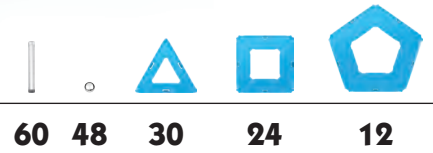

SKYLINE NEW YORK

Item 027

174 Pcs