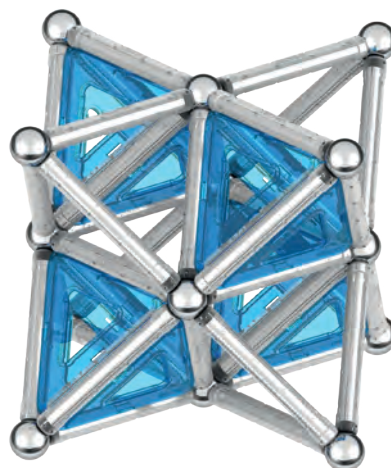

PRO-L 110

Item 024

110 Pcs

36 30 20 18 6

Awards

FOR AGES

8+