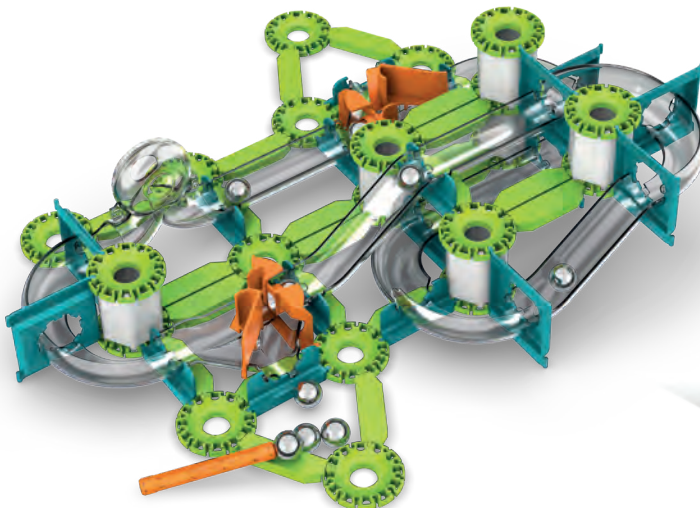

MECHANICS

GRAVITY

Playing with Geomag means understanding and mastering the invisible forces of nature. With the help of Geomag magnets, you will learn to use gravity to turn your own magical motor, running the spheres up and down the track, all built by you. Collect the Mechanics Gravity line and the laws of physics will have no more secrets for you!

FOR AGES

8+

GRAVITY RACE TRACK

Item 760

67 Pcs

76%
RECYCLED
PLASTIC

Awards

74%
RECYCLED
PLASTIC

GRAVITY LOOPS & TURNS

Item 763

130 Pcs