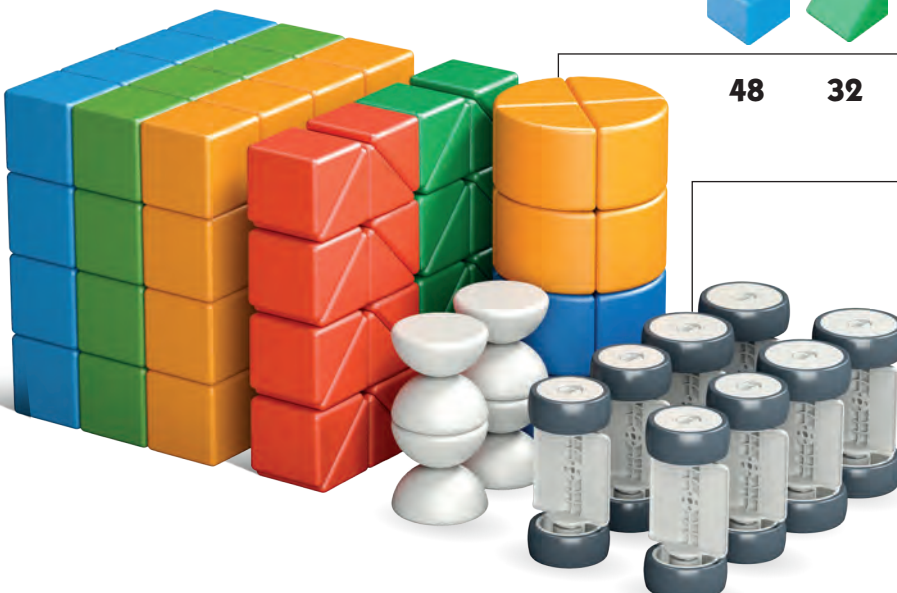

**BUILD YOUR
OWN PLAY AREA WITH
OUR SOFT CUBES**

FULL COLOR

100%
RECYCLED
PLASTIC

FOR AGES
1-5

Yet another step forward for our revolutionary magnetic construction system Magicube: building blocks made from 100% recycled plastic. Our Free Building sets contain cubes in 4 different colours and “magically” attach on all six sides, ensuring easy, creative and fun 3D building. Perfect for use in all child-care facilities.

FULL COLOR BULK 128

Item 158

128 Pcs

32 32 32 32

FOR AGES
1-5

SHAPES

100%
RECYCLED
PLASTIC

This large set of **Magicube Shapes** includes actual wheels that magnetically attach to the blocks. There are a wide range of construction possibilities, from animals and characters to endless structures.

48 32 16 8 8 8 8

BULK SHAPES 128

Item 211

128 Pcs

Learning Sets

30

This box of 30 Magicubes cubes forms the basis of the “Building” education projects. The magnetic cubes stimulate creativity and manual skills as you build in 3D. Expand the play activities by adding any of the sets of clips, from Story Building to Math and Word Building.