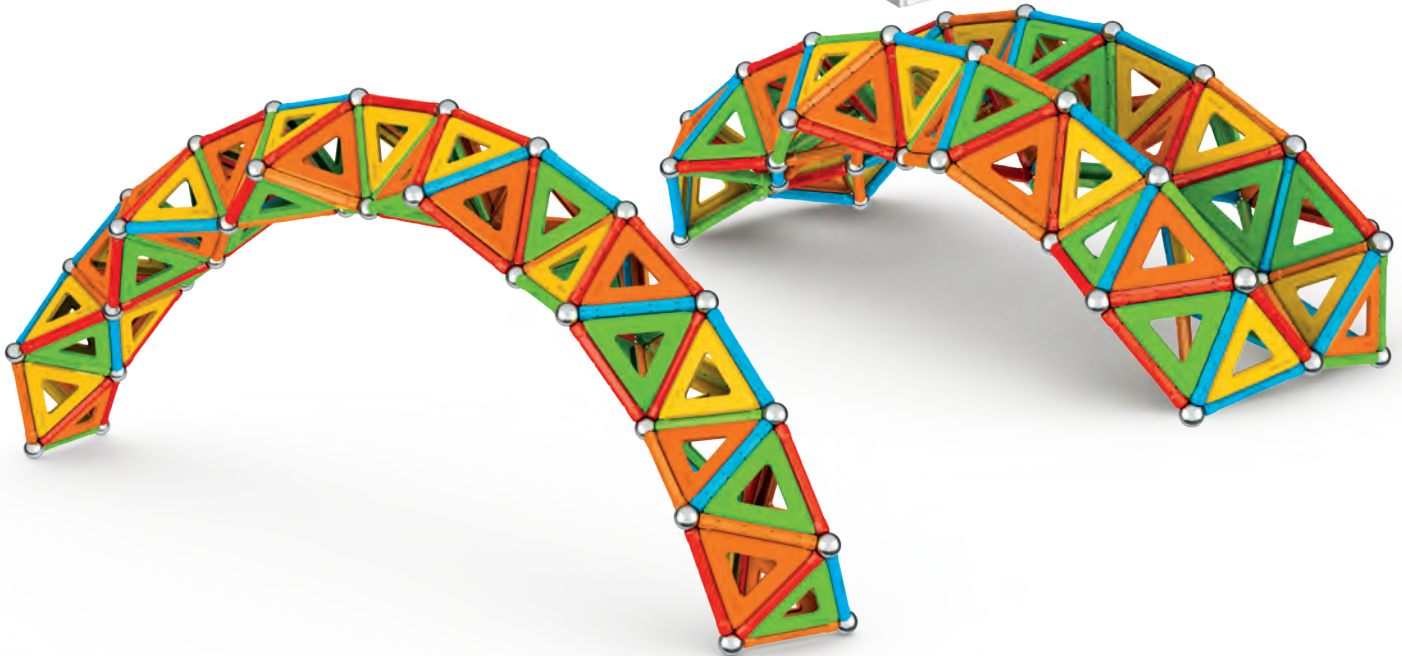

GEOMAG BOX, ALWAYS WITH YOU

Now you can have Geomag rods and spheres with you all the time and keep everything neat after playing. The new boxes produced with 100% recycled plastics are available in all the new Supercolor Recycled line sets. Transparent so you can see the colours, pocket-sized and sturdy so you can have it with you whenever!