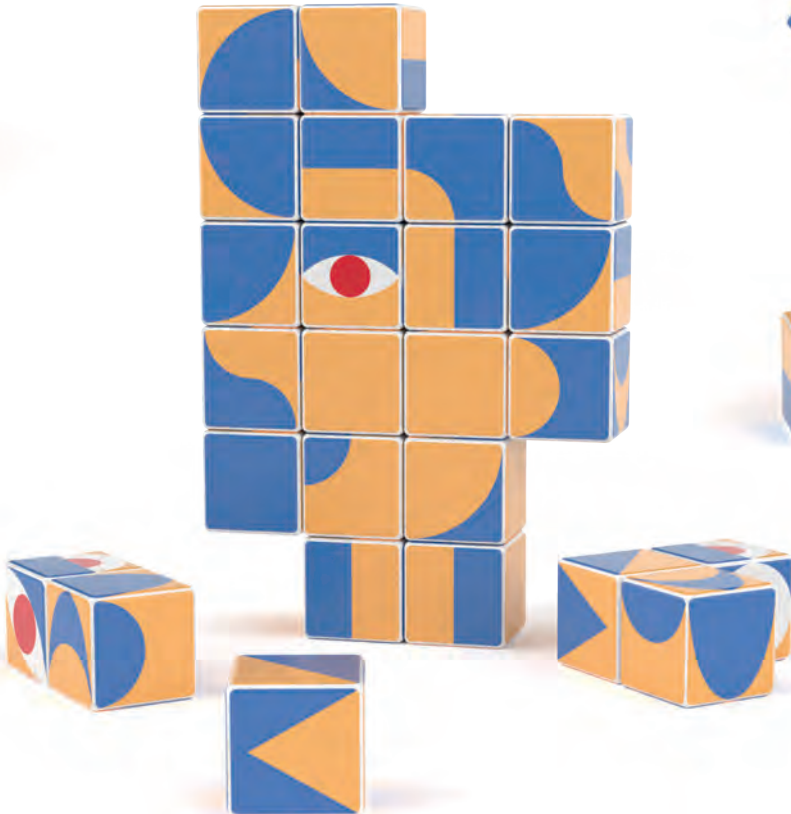

Building fanciful images has never been easier and more fun than with our Magicube Mask magnetic cubes.

You will be so surprised at how many wonderful faces and funny expressions you can create with the geometric patterns invented by our designers, purposefully crafted to put no limits on your creativity.

Try to visualize the strangest and most beautiful characters and animals and recreate their faces, expressions and profiles with our Magicube Mask cubes. Guaranteed results! We look forward to seeing your designs.