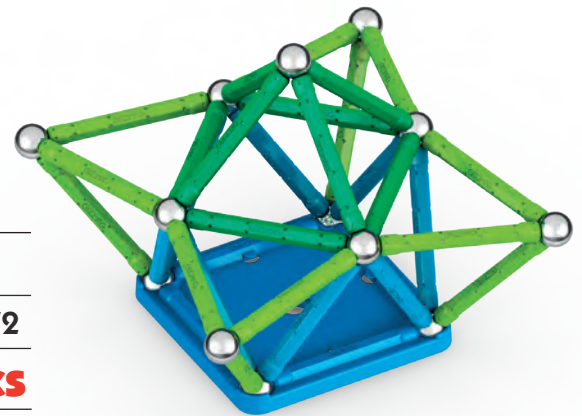

CLASSIC 60

Item 272

60 Pcs

28 28 2 2

**FOR AGES
3-99**

STORAGE BOX

GEOMAG BOX, ALWAYS WITH YOU

Now you can have Geomag rods and spheres with you all the time and keep everything neat after playing. The new boxes produced with 100% recycled plastics are available in all the new Classic Recycled line sets. Transparent so you can see the colours, pocket-sized and sturdy so you can have it with you whenever!