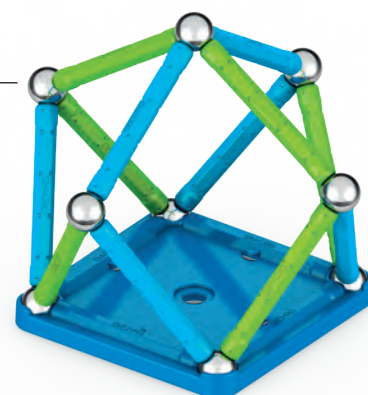

GEOMAG BOX, ALWAYS WITH YOU

Now you can have Geomag rods and spheres with you all the time and keep everything neat after playing. The new boxes produced with 100% recycled plastics are available in all the new Classic Recycled line sets. Transparent so you can see the colours, pocket-sized and sturdy so you can have it with you whenever!