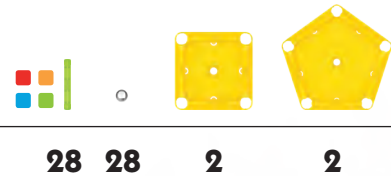

Item 384

60 Pcs

**FOR AGES
3-99**