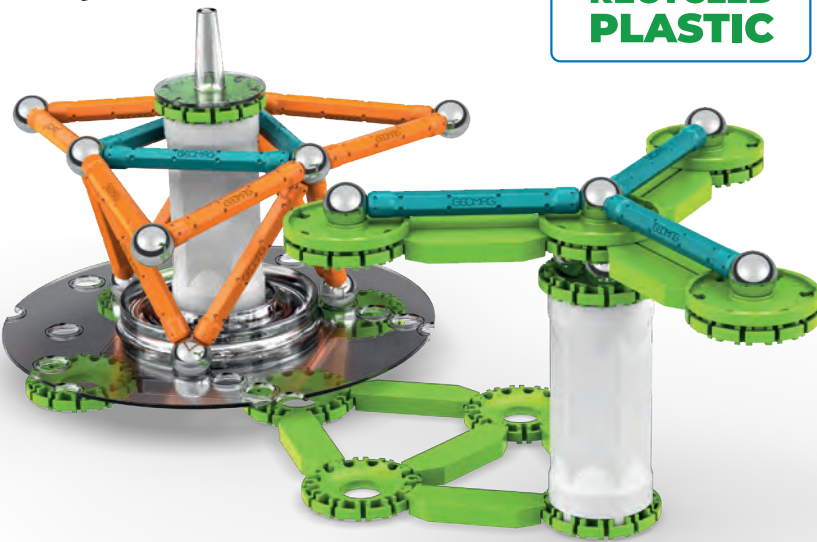

MOTION MAGNETIC GEARS

Item 767

96 Pcs

GEOMAG BOX, ALWAYS WITH YOU

Now you can have Geomag rods and spheres with you all the time and keep everything neat after playing. The new boxes produced with 100% recycled plastics are available in all the new Mechanics Recycled line sets. Transparent so you can see the colours, pocket-sized and sturdy so you can have it with you whenever!