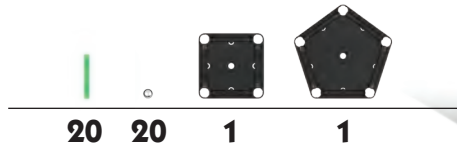

GEOMAG BOX, ALWAYS WITH YOU

Now you can have Geomag rods and spheres with you all the time and keep everything neat after playing. The new boxes produced with 100% recycled plastics are available in all the new Glow Recycled line sets. Transparent so you can see the colours, pocket-sized and sturdy so you can have it with you whenever!