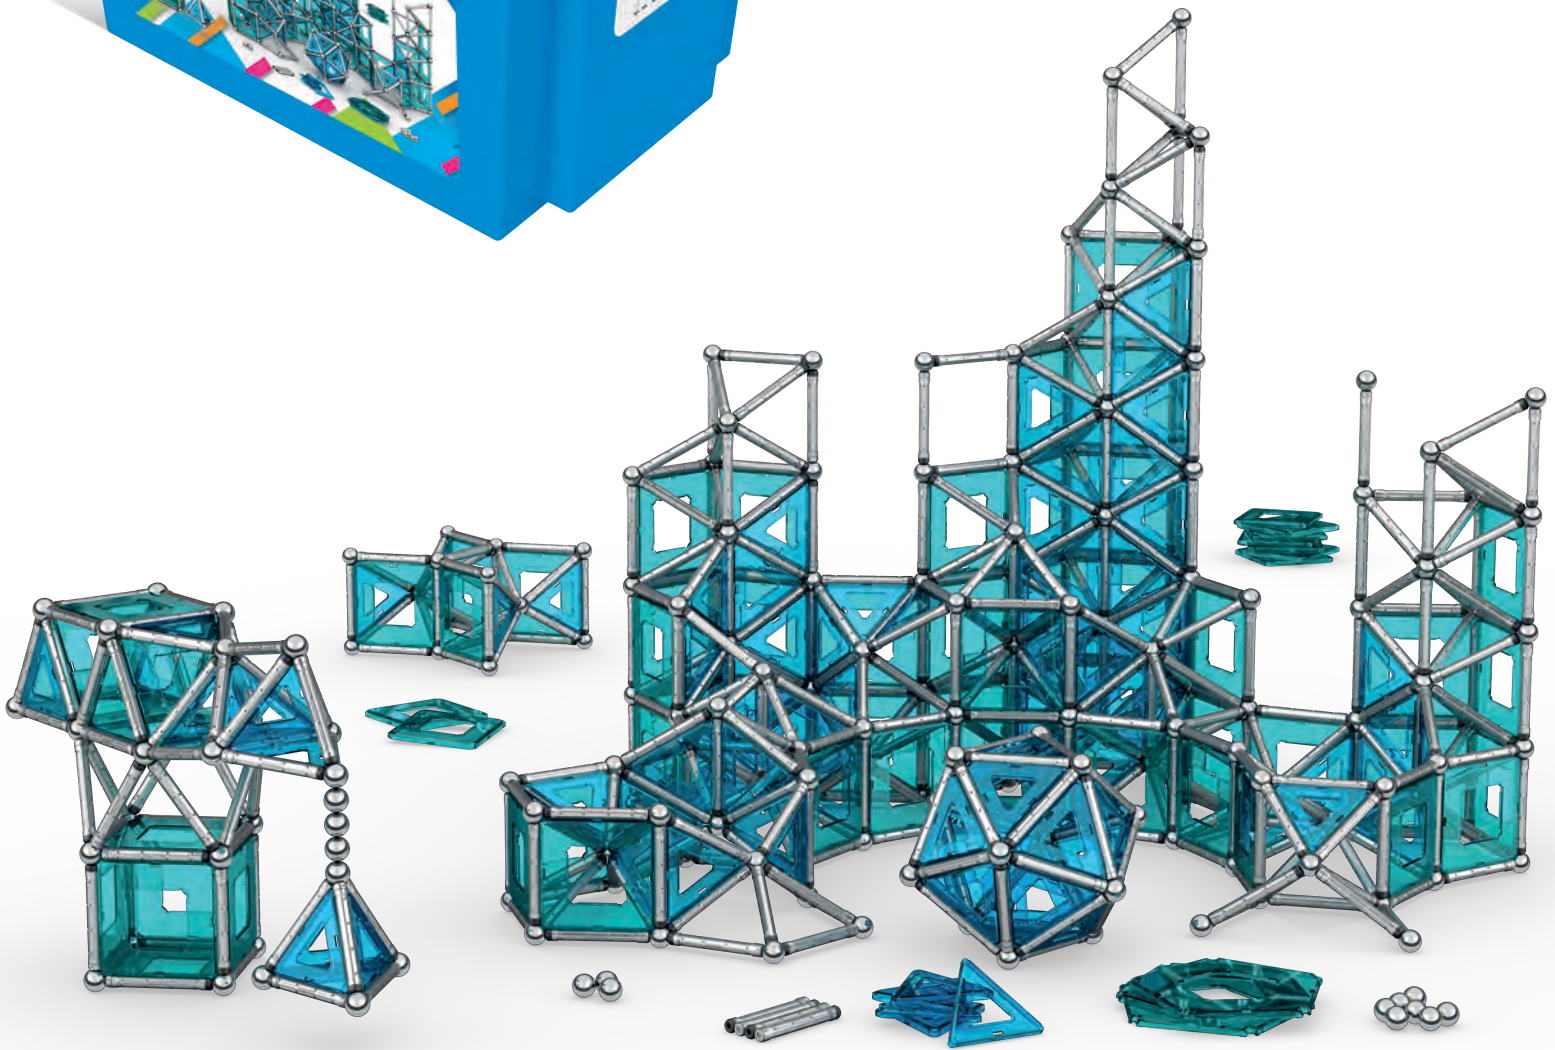

The classroom version for working together on great constructions, experimenting the challenges of the forces that keep structures together as well as the science of magnetism. Suitable for secondary schools

80

ADVANCED BUILDING

Creativity meets the magnetic construction toy. Geomag, with these product lines dedicated to creative emotion, adds the "A" of "art" to STEM to make truly STEAM sets. Magnetic constructions with a strong aesthetic, which are fruit of the imagination of our designers as well as numerous eclectic artists who have contacted us over the years in search of new expressive opportunities.