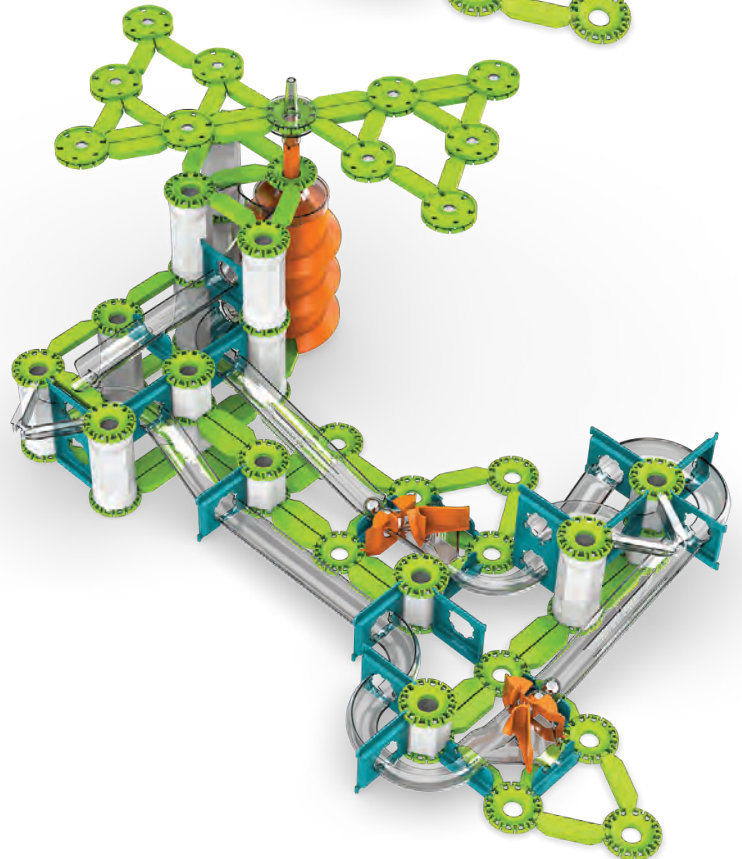

MECHANICS

GRAVITY

Combine different boxes and build bigger circuits!
Use your ingenuity to come up with new creations!
Build the circuits and connect them with max 3 moves!
Each building set can be combined with the rest of the Gravity line, for an endless play experience!

+

+