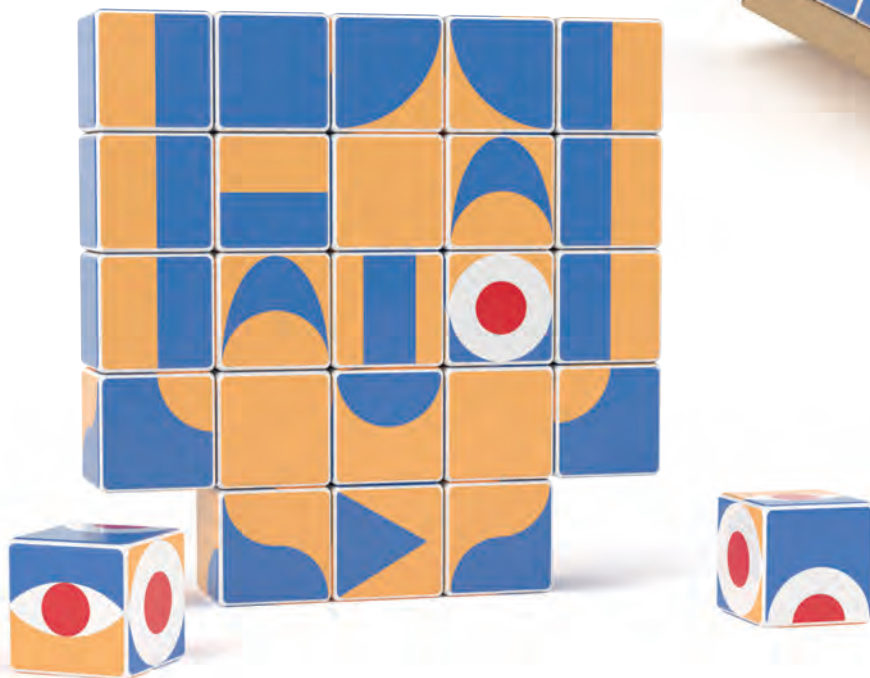

As a result, the Geomag designers have been able to enrich the play activities with boundless creativity, adding fun and stimulating themes and characters.

Artists around the world have also recognised the creative potential of this artistic technique and have asked Geomag to create beautiful 2D and 3D works.

www.geomagcubeart.com

CUBE ART 25

Item 058

25 Pcs

Building fanciful images has never been easier and more fun than with our Magicube Mask magnetic cubes.

You will be so surprised at how many wonderful faces and funny expressions you can create with the geometric patterns invented by our designers, purposefully crafted to put no limits on your creativity.