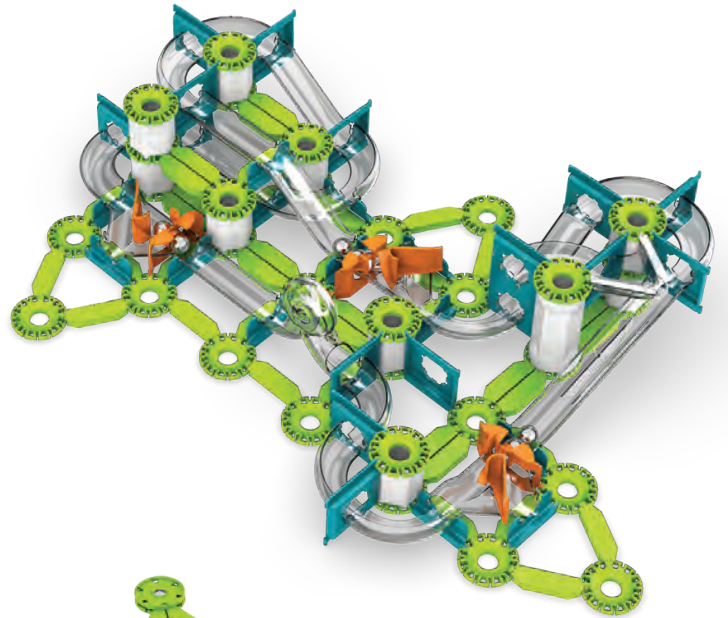

+

ELEVATOR CIRCUIT
#765