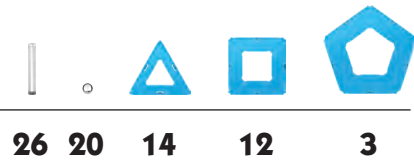

PRO-L 75

Item 023

75 Pcs