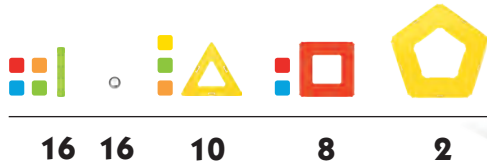

SUPERCOLOR

**100%
RECYCLED
PLASTIC**

**FOR AGES
5-99**

Awards

SUPERCOLOR PANELS 52

Item 378

52 Pcs

SUPERCOLOR 60