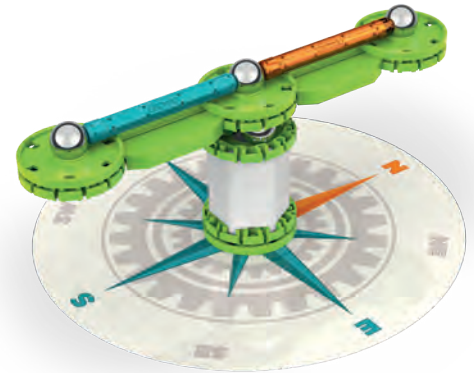

MECHANICS

MOTION

Geomag has reproduced the famous ball bearing invented by Leonardo Da Vinci, to set in motion our original line of Classic magnetic constructions with a totally new play platform. Build your amazing Geomag models on top of the ball bearings and use the repelling forces of the magnets to magically create movement, with no contact. The laws of mechanics will no longer have any secrets!