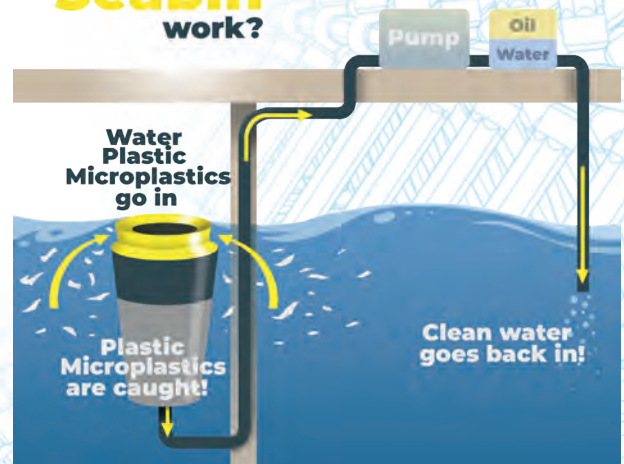

How does the **Seabin** work?