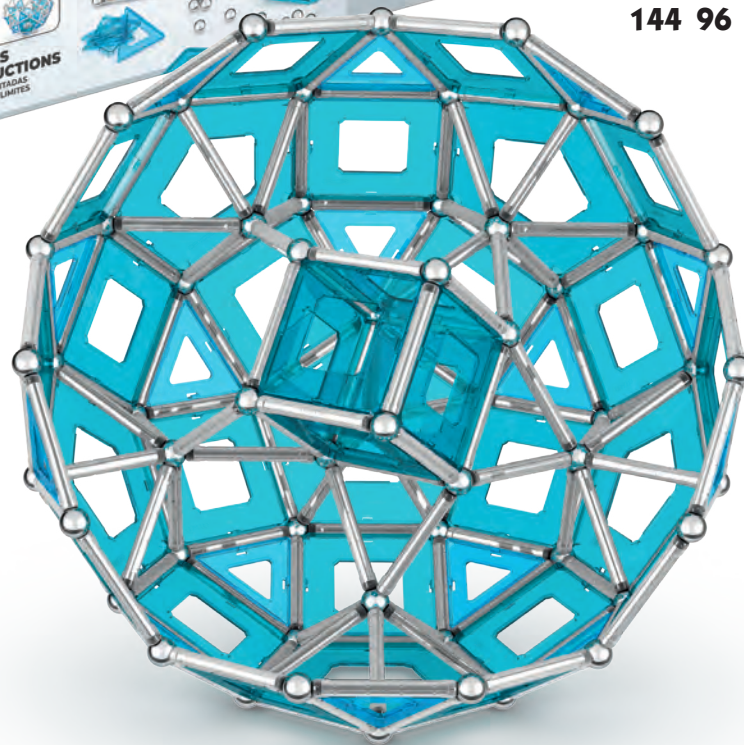

PRO-L MASTERBOX

Item 194

388 Pcs

144	96	72	52	24