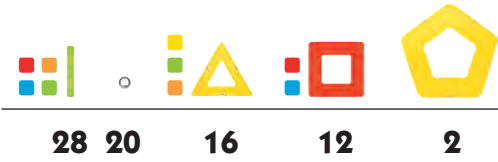

SUPERCOLOR

**100%
RECYCLED
PLASTIC**

Awards

SUPERCOLOR PANELS 78

Item 379

78 Pcs

**FOR AGES
5-99**

GEOMAG BOX, ALWAYS WITH YOU