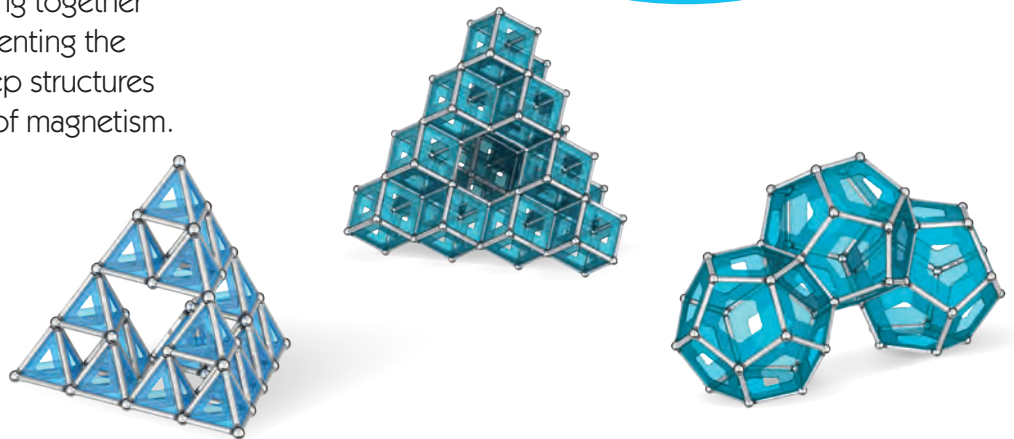

PRO-L *Lab*

The classroom version for working together on great constructions, experimenting the challenges of the forces that keep structures together as well as the science of magnetism. Suitable for secondary schools