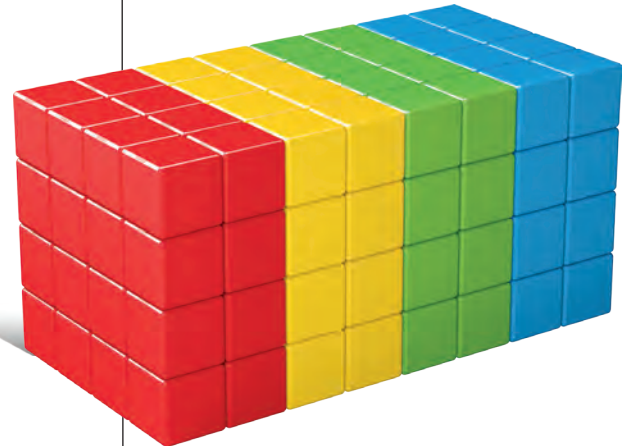

FULL COLOR

100%
RECYCLED
PLASTIC

FOR AGES
1-5

Yet another step forward for our revolutionary magnetic construction system Magicube: building blocks made from 100% recycled plastic. Our Free Building sets contain cubes in 4 different colours and “magically” attach on all six sides, ensuring easy, creative and fun 3D building. Perfect for use in all child-care facilities.

FULL COLOR BULK 128

Item 158

128 Pcs